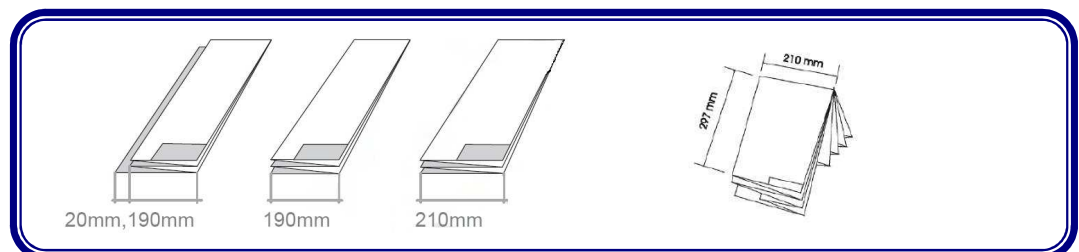

Ladybird

The Ladybird is a new concept of wide format folder integrated with the HP Designjet T2300 T1300 series without extra footprint requirement allows fast and efficient finishing of your wide colour document ready for distribution.

The Ladybird is a compact and quiet unit, ideal for project teams and print service. Small but very powerful for big project.

Main characteristics

- ✓ Folder specifically designed to operate on the HP Designjet t2300,t1300 and t790 the compact depth of the Ladybird folder allows a comfortable use of the printer.
- ✓ High folding accuracy and any length is folded.
- ✓ Easy to operate and use, product without consumables.
- ✓ Innovative folder speed control system synchronized with the printer variable output speed, handle any print quality: draft, normal and high mode.
- ✓ Drying device to ensure copy with colour coverage neatly folded.
- ✓ Robust product built to last and for heavy use.
- ✓ Powerful Japanese step motors extremely reliable and quiet.
- ✓ Easy selection copy folded or unfolded

Features

Type

On line folder with speed synchronized with HP T2300 T1300 T790

NO FOLD: bypass for unfolded copy

Metric Folding Programs

DIN A: 190mm+20mm x 297mm (with RIP)

DIN B: 190mm x 297mm

DIN C: 210mm x 297mm

Technical Specifications

Dimensions

Deep	500mm	Power: 100-240Vac 50/60 Hz 230W
Width	1150 mm	Noise: 58dbA
Height	800 mm	

Weight:

80 kg

Media: HP paper 2" 80-90 gsm

Environment friendly

GERA srl
Strada Del Cascinotto 132
Torino I-10156 ITALY
Ph. +39 011 223.91.37
Fax +39 011 273.56.45
Email: welcome@gera.it
Web site: www.gera.it