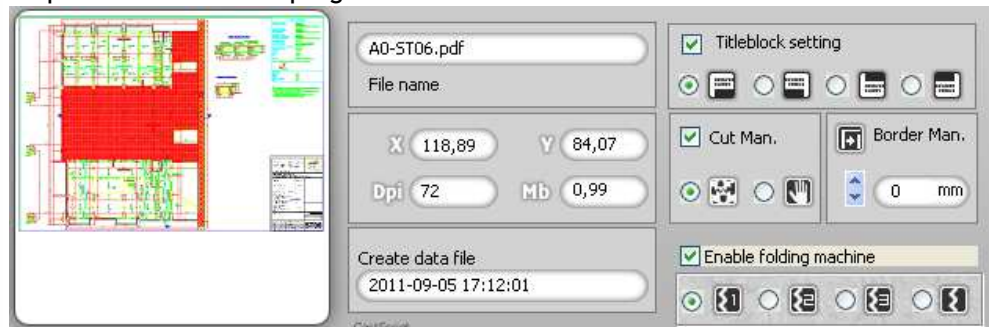

These software increase the system productivity, the wide format documents are correctly oriented for the fold process thanks to the plot files preview, the plot justification on a wider paper roll, plot margin crops and remote fold programs selection.